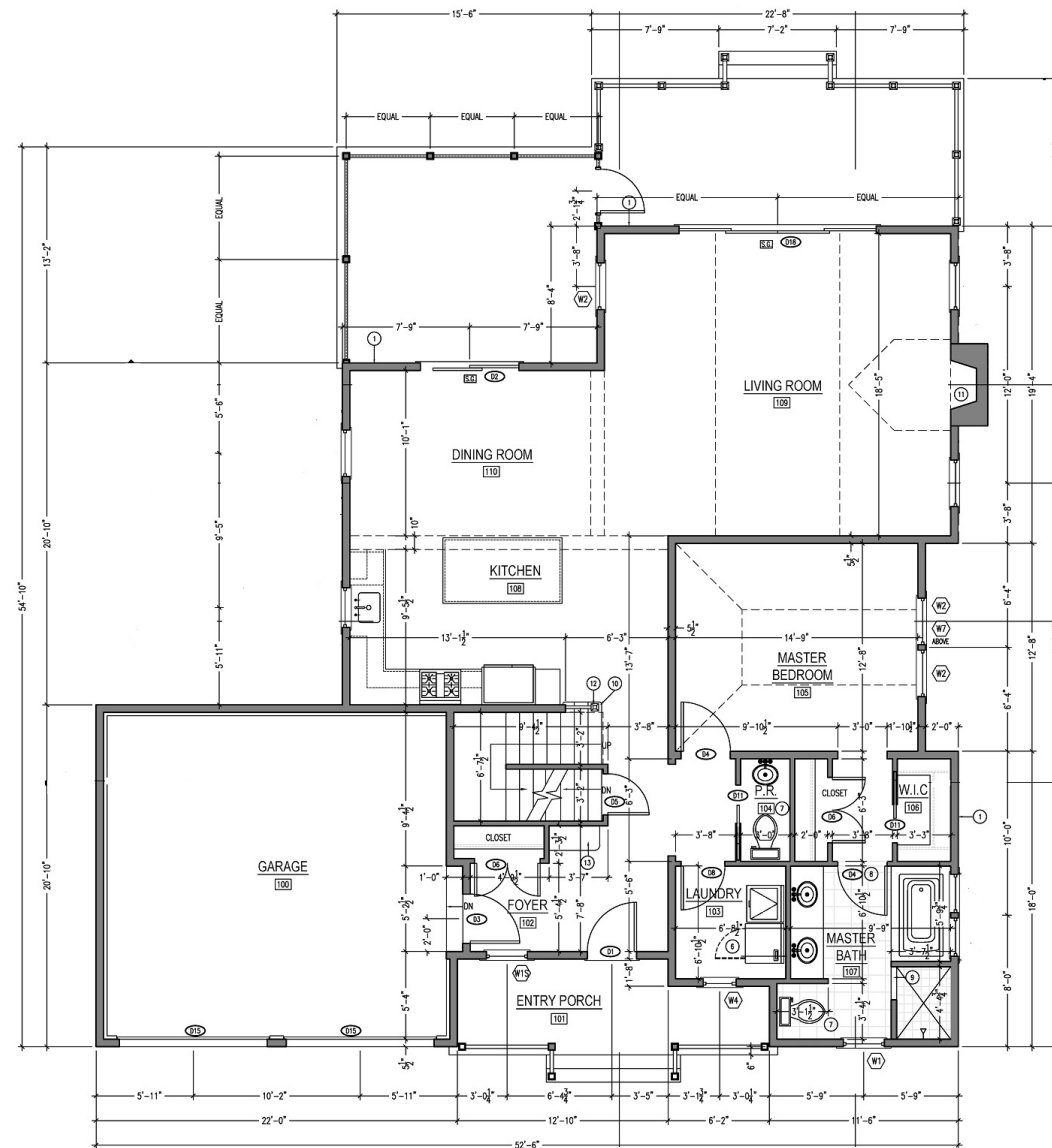

THE FLAT POND ELDERBERRY HOME

APPROXIMATELY 2,200 SQUARE FEET

FIRST FLOOR

SECOND FLOOR

Artist's rendering and floor plans are for illustration purposes and may reflect certain optional items. All dimensions shown are approximate and are subject to construction variances, tolerances and field conditions. Seller reserves the right to make changes to the plans at any time.