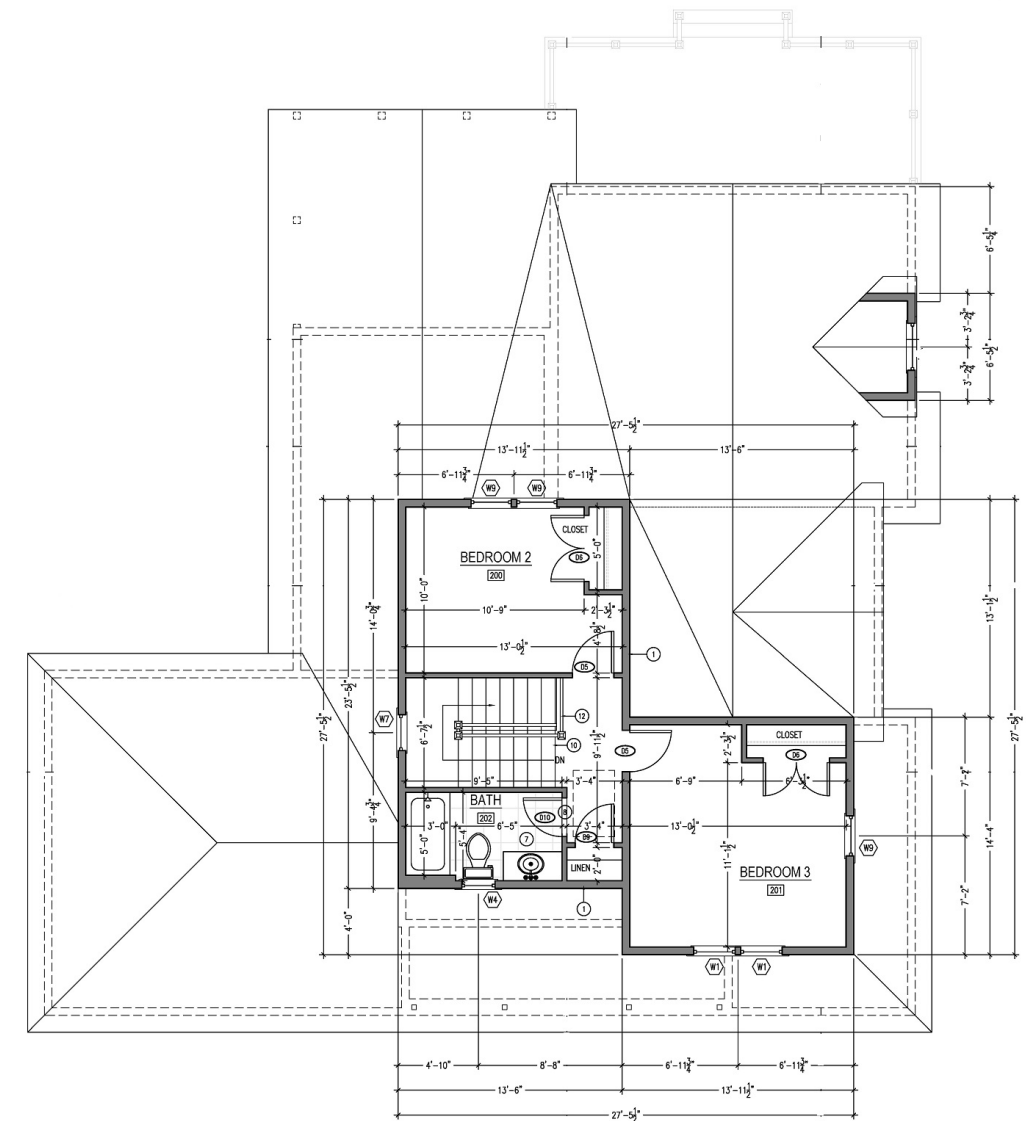

THE FLAT POND ELDERBERRY HOME

APPROXIMATELY 2,200 SQUARE FEET

FIRST FLOOR

SECOND FLOOR

Artist's rendering and floor plans are for illustration purposes and may reflect certain optional items. All dimensions shown are approximate and are subject to construction variances, tolerances and field conditions. Seller reserves the right to make changes to the plans at any time.